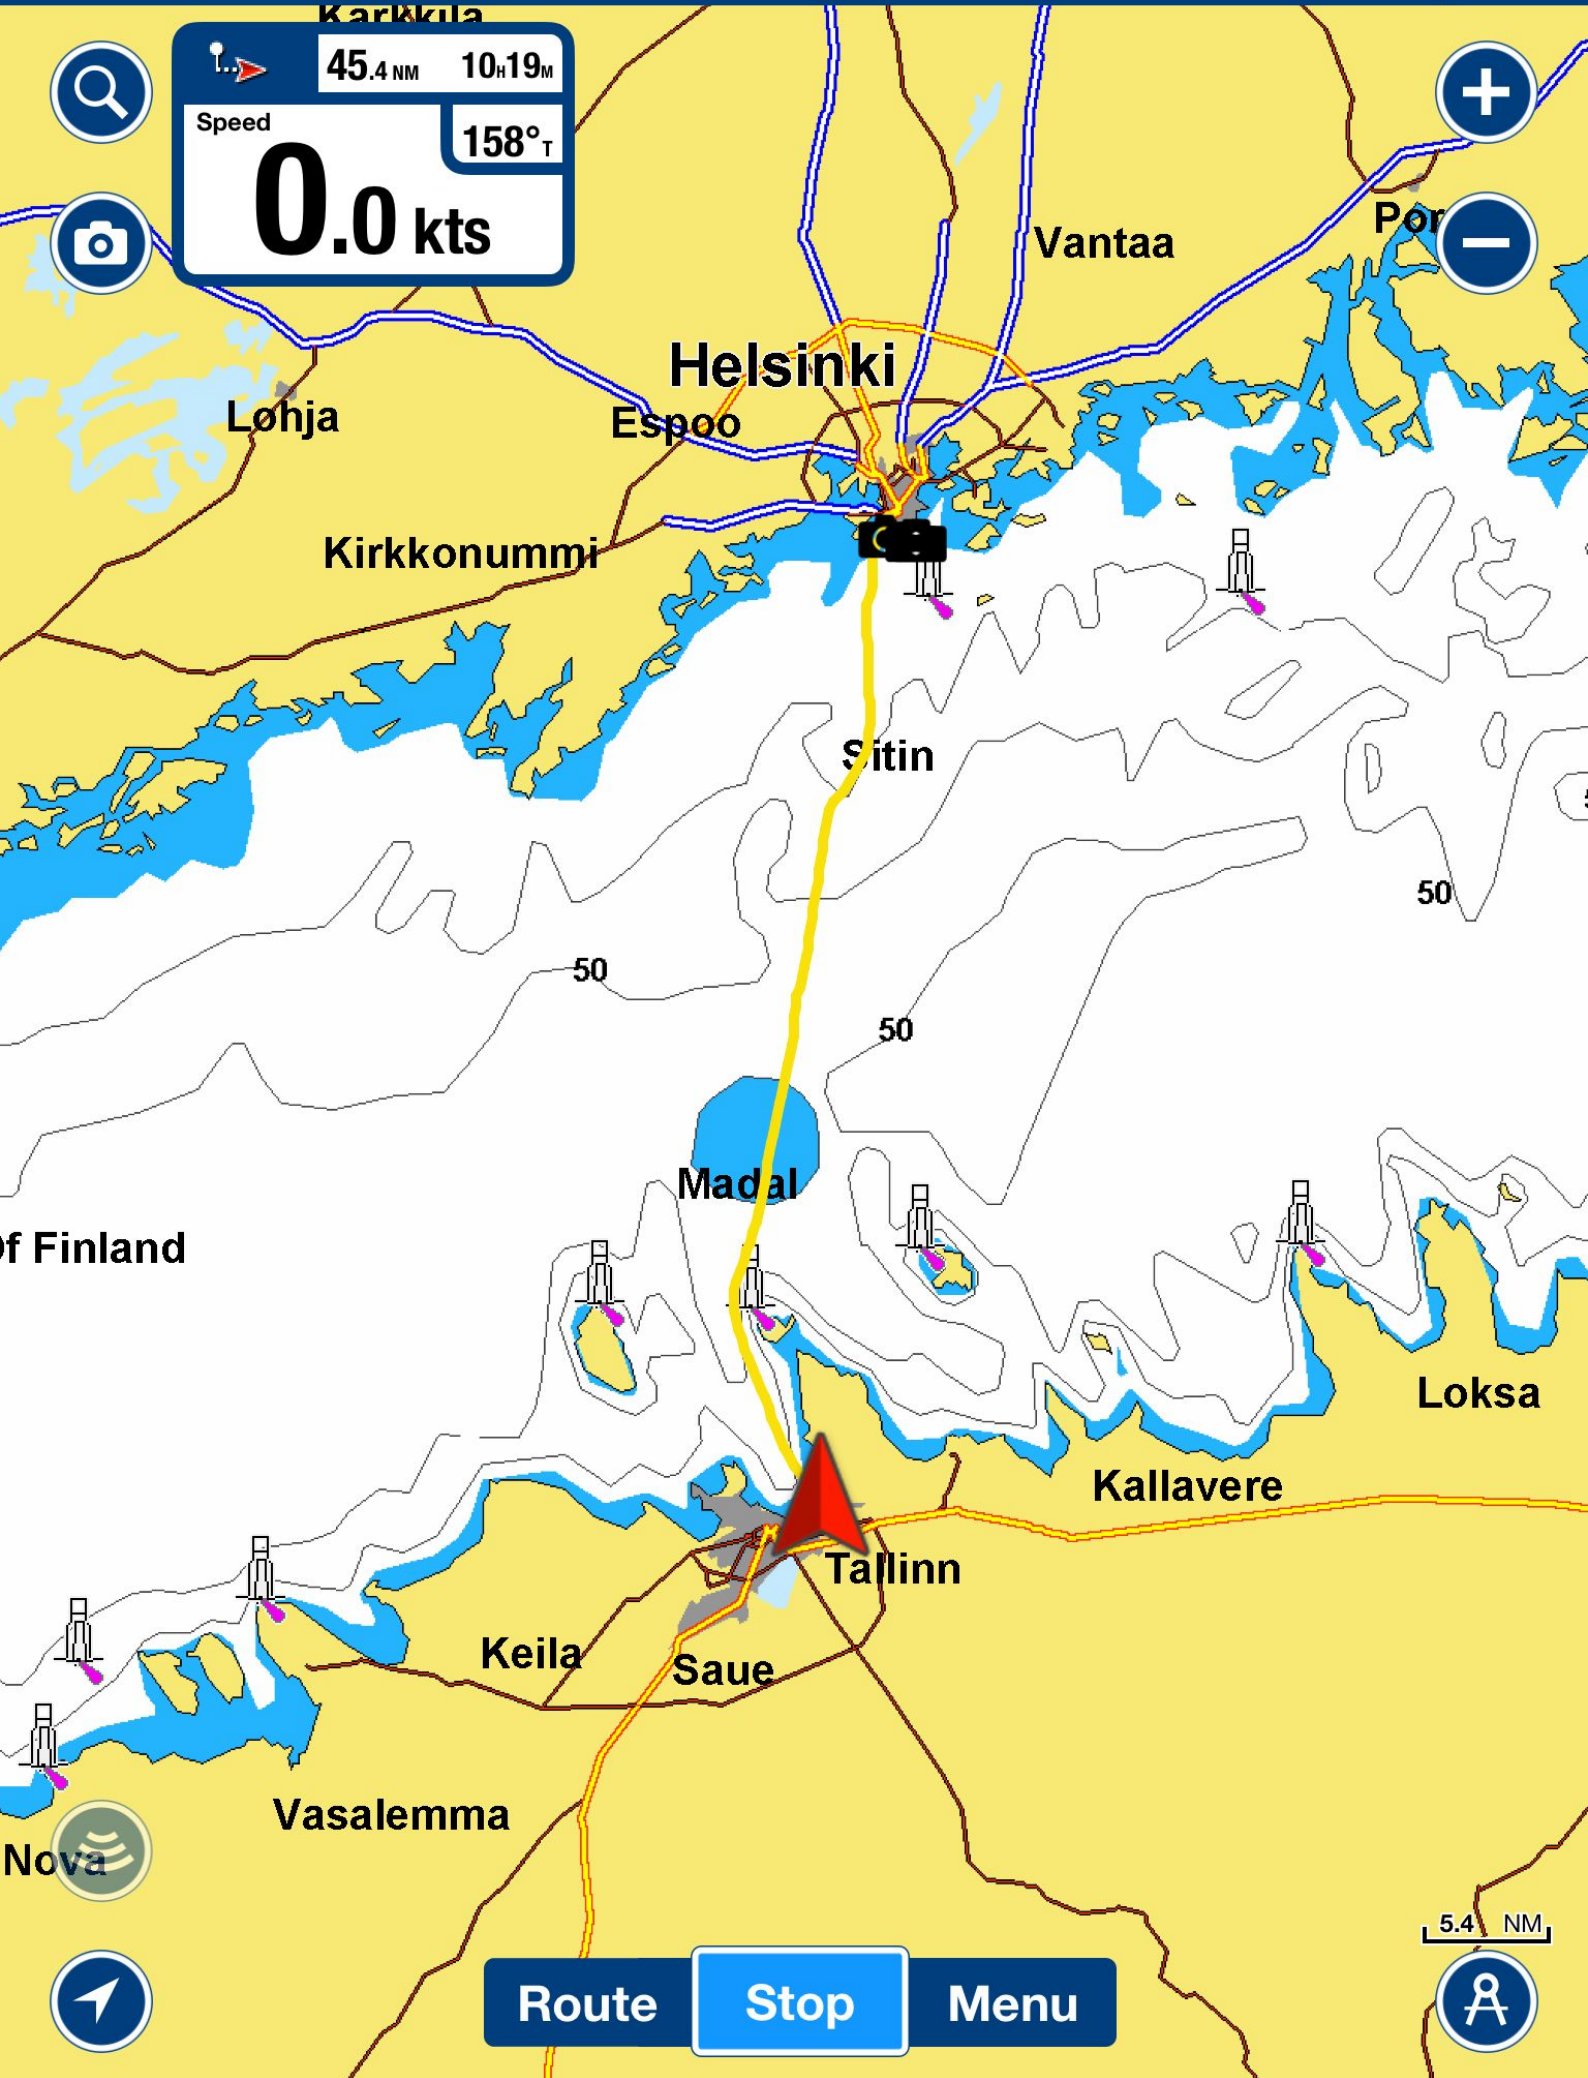

45.4 NM 10h19M

Speed 158° T

0.0 kts

of Finland

Route Stop Menu

5.4 NM