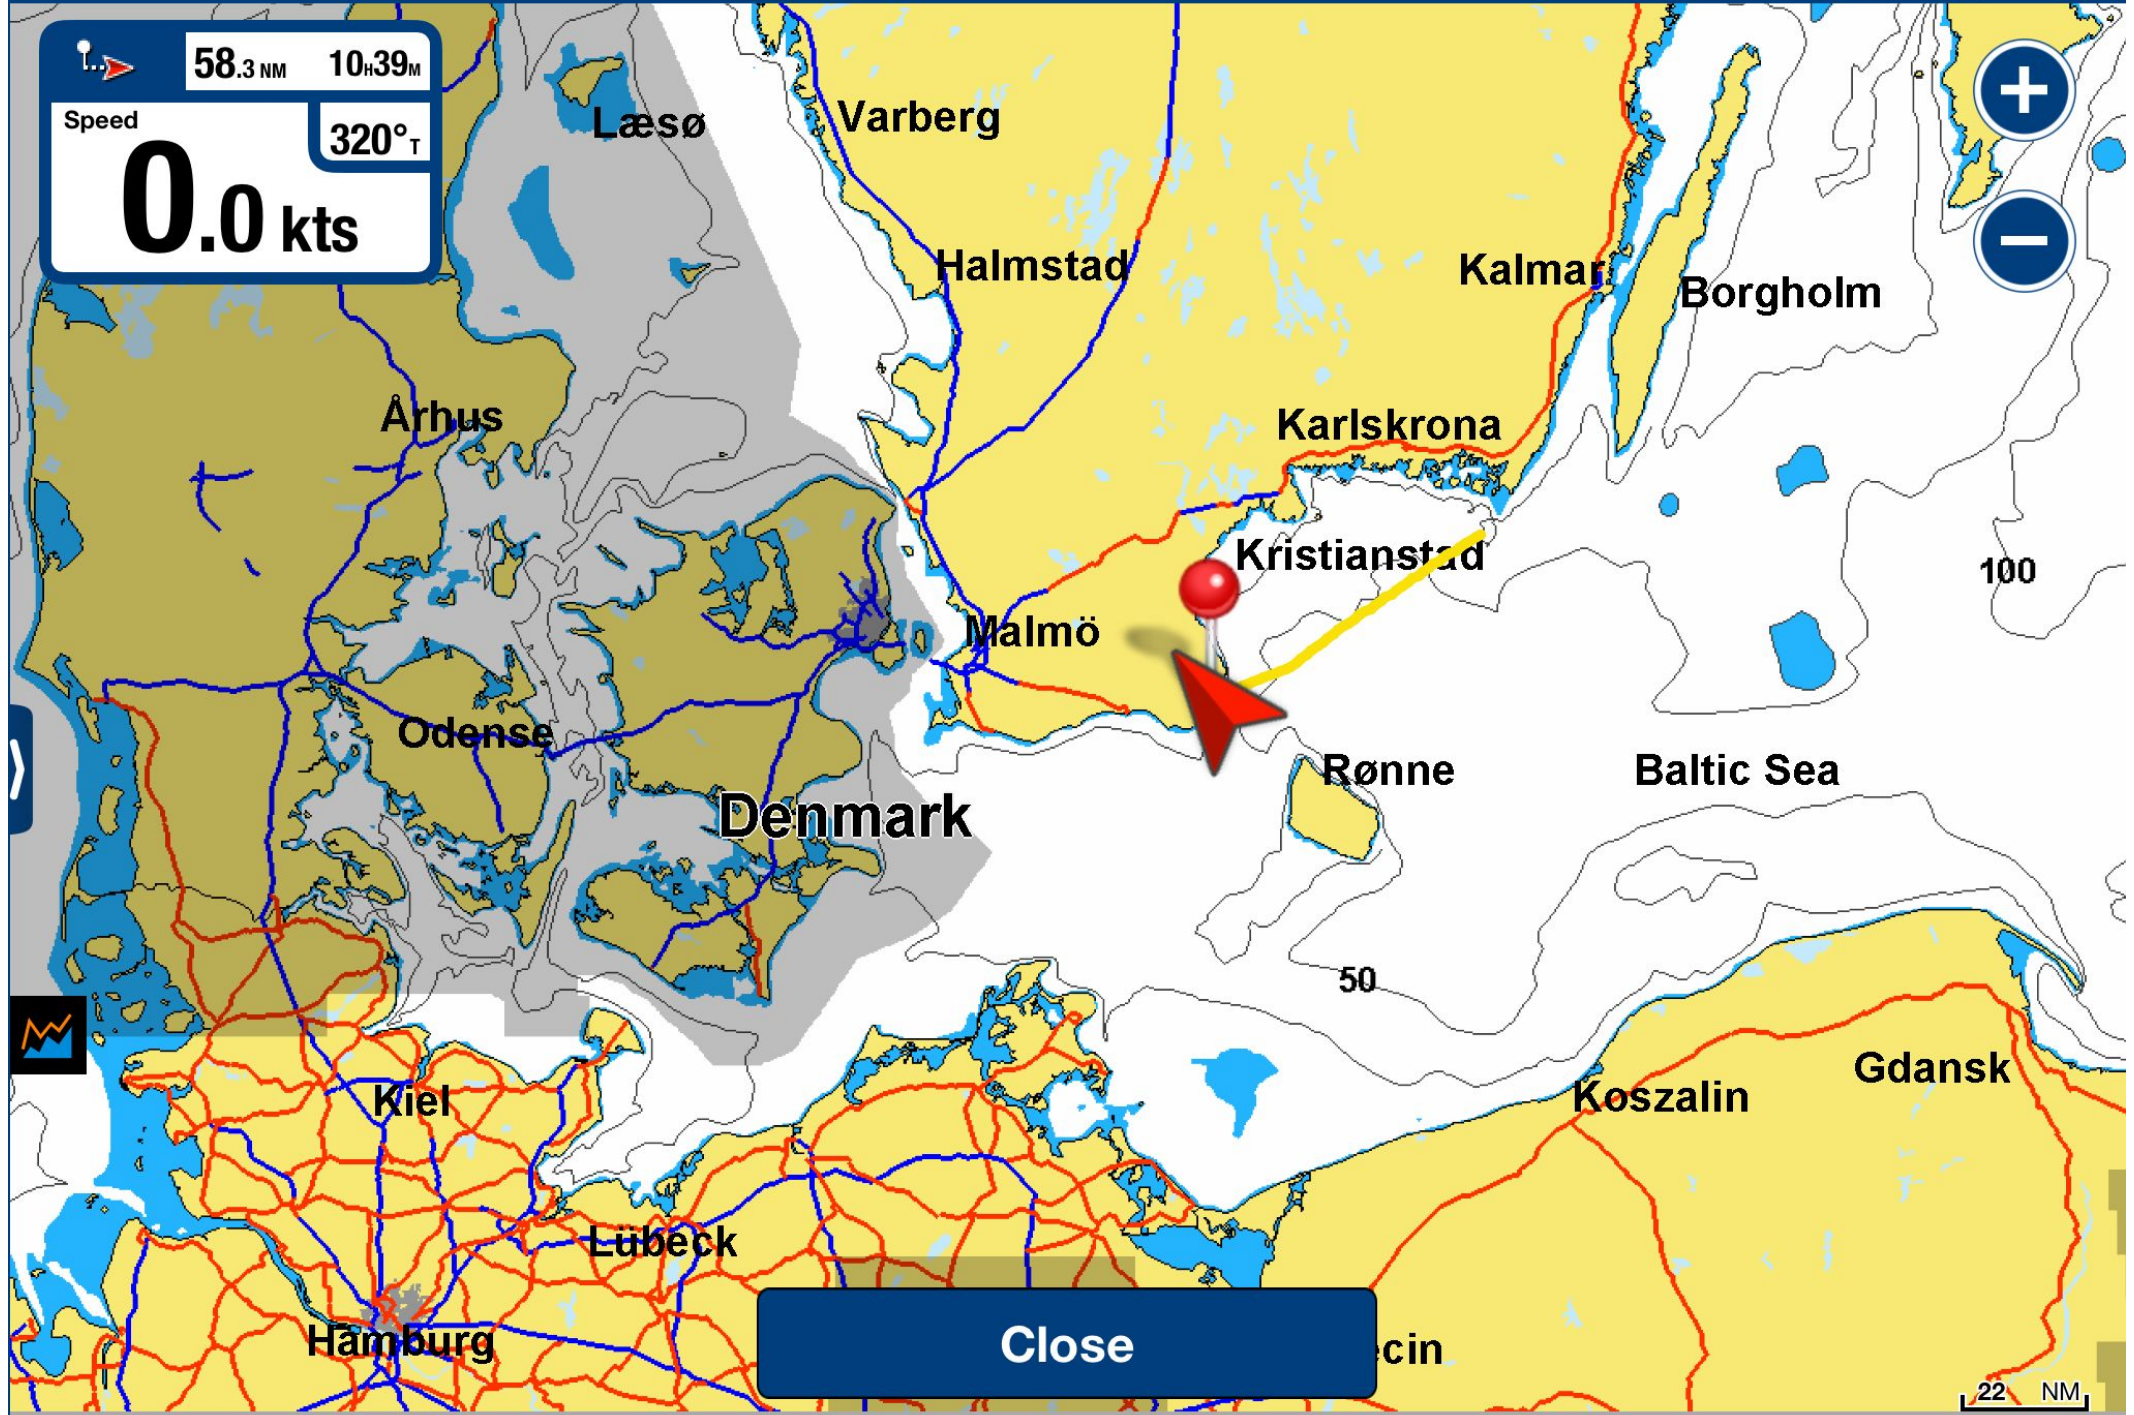

58.3 NM 10h39M

Speed 0.0 kts

320°_T

Close

22 NM